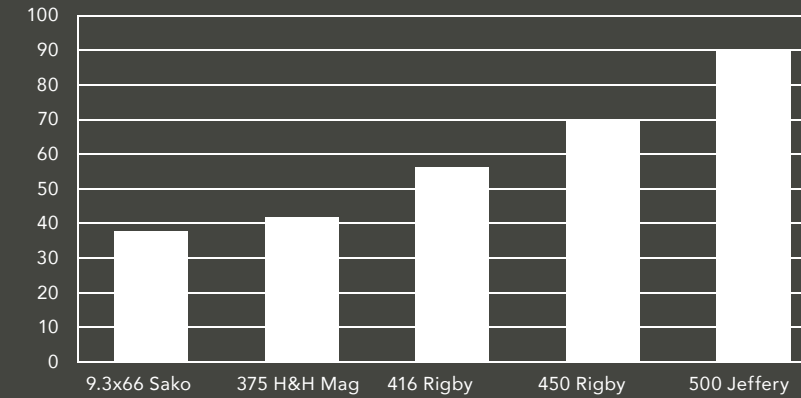

PREMIUM HUNTING

Sako has been manufacturing hunting cartridges since 1928. In 2011, we introduced Sako 85 Safari XL calibers. Our Limited Edition premium Sako 85 Safari rifles are handmade by master gunsmiths and call for nothing less than real Safari calibers: 500 Jeffrey, 450 Rigby, 416 Rigby, 375 H & H Mag, 9.3x66 Sako.

Big game safari is not an everyday sport, but a special adventure. Make it an unforgettable event with once-in-a-lifetime results using the best equipment possible: Sako 85 Safari rifles and Sako Safari cartridges.

TAYLOR KNOCK OUT FACTOR