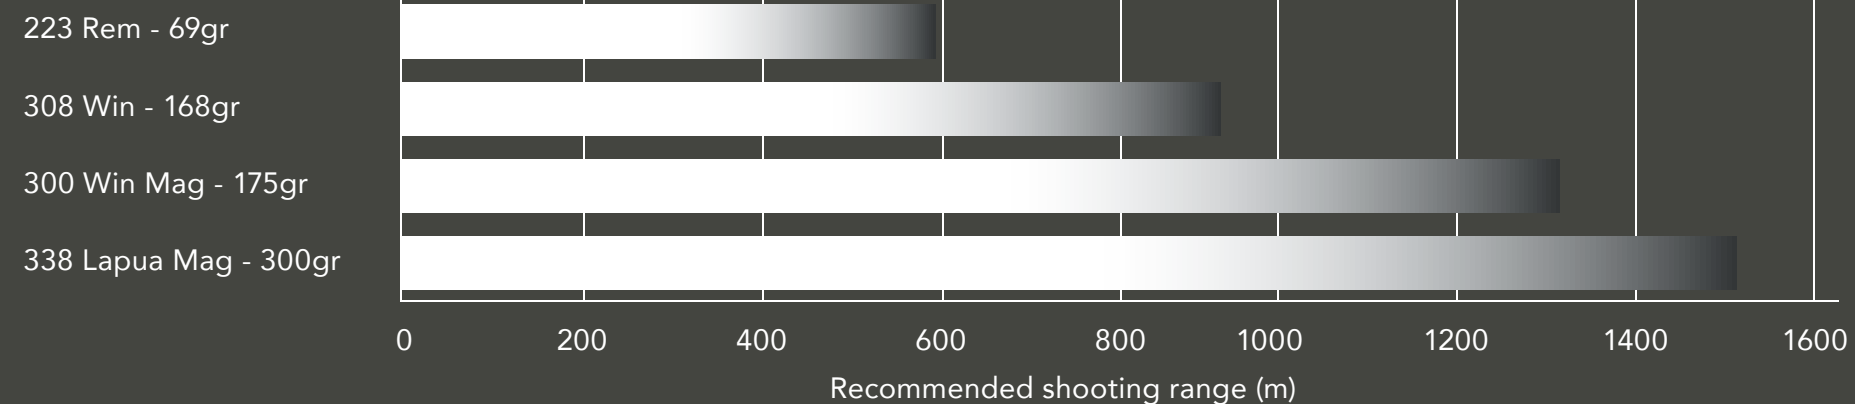

TRAINING AMMUNITION

CALIBER	BULLET TYPE	BULLET WEIGHT	
		GRAMS	GRAIN
222 Rem	Speedhead/Range, FMJ*	3.2	50
223 Rem	Speedhead/Range, FMJ*	3.2	50
6.5 Creedmoor	Speedhead/Range, FMJ*	9.3	144
260 Rem	Speedhead/Range, FMJ*	6.5	100
6.5x55 SE	Speedhead/Range, FMJ*	6.5	100
308 Win	Speedhead/Range, FMJ*	8.0	123
7.62x53R	Speedhead/Range, FMJ*	8.0	123
30-06 Sprg	Speedhead/Range, FMJ*	8.0	123
9.3x62	Speedhead/Range, FMJ*	15	231
9.2x66 Sako	Speedhead/Range, FMJ*	15	231

* FMJ = Full Metal Jacket

TARGET SHOOTING

CALIBER	BULLET TYPE	BULLET WEIGHT	
		GRAMS	GRAIN
222 Rem	Racehead, HPBT*	3.4	52
223 Rem	Racehead, HPBT*	4.5	69
6mm PPC-USA	Racehead, HPBT*	4.5	70
6.5 Creedmoor	TRG Precision, HPBT*	8.8	136
260 Rem	TRG Precision, HPBT*	8.8	136
6.5x55 SE	Racehead, HPBT*	9.0	142
308 Win	Racehead, HPBT*	10.9	168
308 Win	TRG Precision, HPBT*	11.3	175
300 Win Mag	TRG Precision, HPBT*	11.3	175
338 Lapua Mag	TRG Precision, HPBT*	19.4	300

* HPBT = Hollow-point Boat Tail