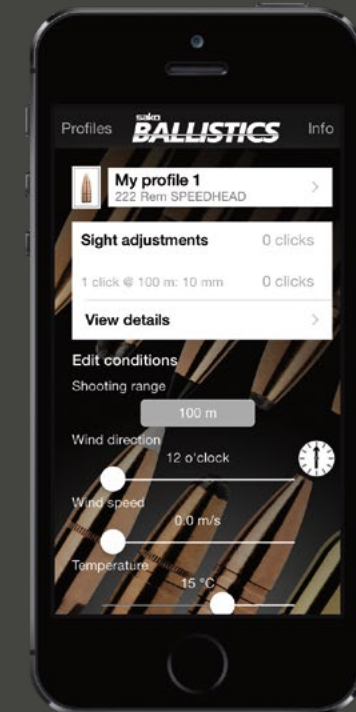

CASES

CALIBER	QUANTITY PER BOX
222 Rem	100
222 Rem Mag	100
223 Rem	100
22-250 Rem	100
243 Win	100
25-06 Rem	100
6.5 Creedmoor	100
260 Rem	100
6.5x55 SE	100
270 Win	50
7x33	100
7mm-08	100
7 x 64	100
7 x 65R	100
7 mm Rem Mag	50
7.62 x 39	100
300 BLK	100
308 Win	100
7.62 x 53R	100
30-06 Sprg	100
300 Win Mag	50
300 WSM	50
8.2 x 53R	100
8 x 57JS	100
8 x 57JRS	100
338 Fed	100
338 Win Mag	50
9.3 x 53R Finnish	50
9.3 x 62	50
9.3 x 66 Sako	50
9.3 x 74R	50
375 H&H Mag	50

SAKO BALLISTICS

The Sako Mobile Ballistics App is an easy-to-use ballistic calculator that allows hunters and long-range shooters to identify the right cartridge for the given purpose.

The application stores data on all of Sako's cartridges, and you can create your own profile for your rifle and ammunition combo. The software is free of charge and provides you with product pictures as well as specifications in order to help you find your match. Download it from the App Store or Google Play, and create your own profile. An internet-based desktop version can be found at bullet.sako.fi.

SOFTWARE FEATURES

- Different user profiles
- Bullet review
- Temperature compensation
- Create custom cartridges
- Various scope clicks
- Air pressure compensation
- Metric and imperial units
- Variable zeroing range
- Uphill and downhill compensation