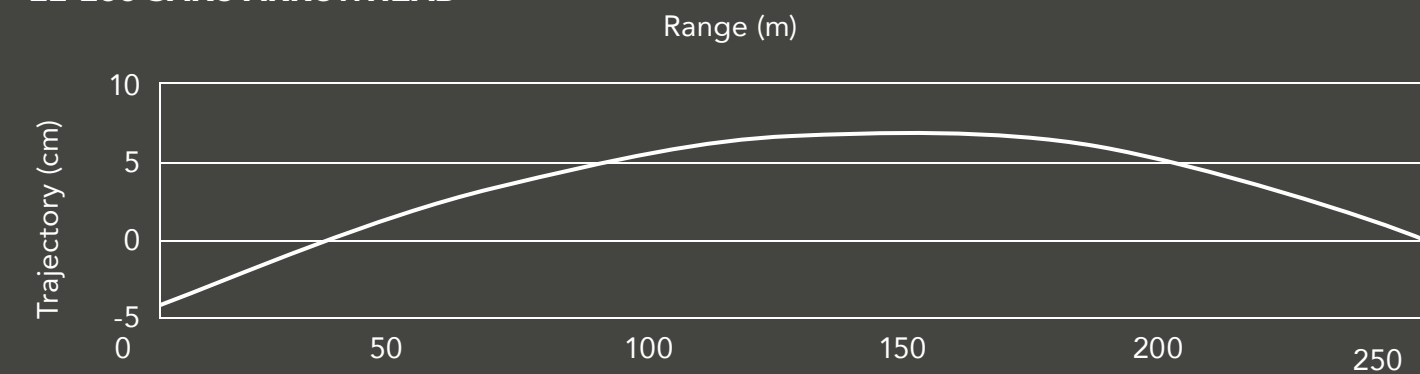

VARMINT HUNTING

Varmint hunting demands speedy reactions and ultimately, effective cartridges. Sako Varmint hunting cartridges are as effective as it gets. Polymer-tipped bullets deliver on both accuracy and fragmentation, ensuring optimal performance. Pair them with a heavy-barreled rifle, and you are ready for the hunt. This pastime protects crops and livestock from getting eaten by pest mammals, such as badgers, prairie dogs, marmots, coyotes and ground squirrels.

CARTRIDGE	BULLET WEIGHT		BULLET TYPE	VELOCITY (M/S)
	GRAMS	GRAIN		
222 Rem	3.2	50	Arrowhead	965
222 Rem	3.2	50	Arrowhead	980
22-250 Rem	3.2	50	Arrowhead	1145

22-250 SAKO ARROWHEAD